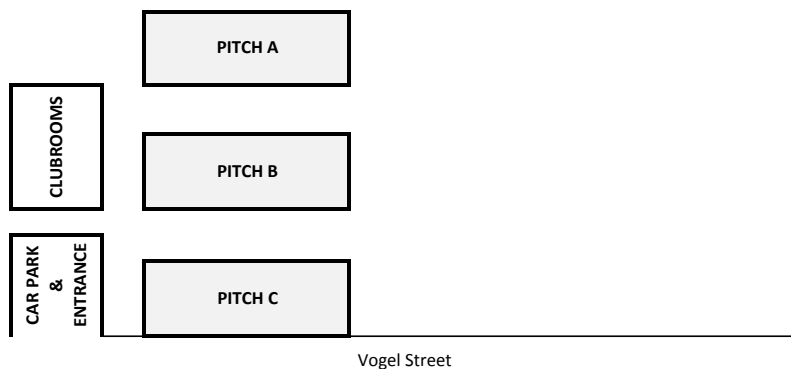

Note: Groups seeded on past tournament performance and last season's level of play (if affiliated club team). Draw has been made to enable teams to set up marquees etc. next to one pitch and not have to move between group games. Teams with furthest to travel have been allocated later kick off times where possible.